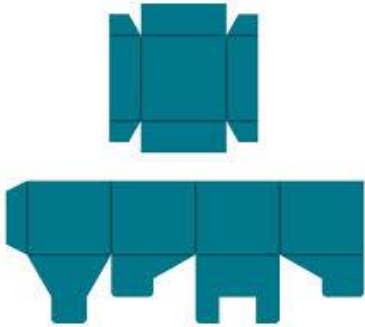

How to use:

- Place a specially designed die on the machine tray.
- Place up to 3 layers* of cardstock on the die, top with the cutting plastic and turn the easy roll handle.
- You will get multiples of your shapes in **seconds** with accurate cuts, every time!
- *The number of layers varies by cardstock type and quality.

(Images not shown to scale)

Take Out Box

Finished Size: 5.25" x 4" x 3.625"

Paper required: 2 pieces 12" x 12" paper

Box #14

Finished Size:5" x 4" x 2.5"

Paper required:2 pieces either 8-1/2" x 11"OR 12" x 12" paper

Box #21

Finished Size:2.5" x 2.5" x 2.5"

Paper required:1 piece of 8-1/2" x 11" paper will make box top & bottom

Treat Bag

Finished Size:4.25" x 3.75" x 2"

Paper required:1 piece of 12" x 12" paper will make 2 treat wraps